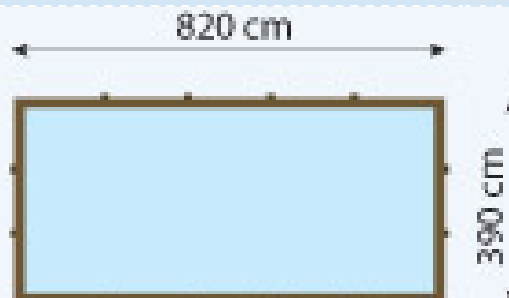

GardiPool Range of Elite Wooden Pools

The GardiPool wooden pools are available with various configurations and also in 7 sizes in 3 heights (1.2m, 1.33m and 1.46m) are available in the Gardipool range. The basic structure is made from autoclaved pinewood planks 45mm wide.

The borders and the wooden stairs are available in either treated pinewood or tropical hardwood.

QUARTOO

QUARTOO 3.00 x 5.00

height: 133 cm
pump : flow rate 8 m³/h

QUARTOO 3.50 x 6.60

height: 133 cm
pump : flow rate 12 m³/h

QUARTOO 3.90 x 8.20

height: 146 cm
pump : flow rate 12 m³/h

RECTOO

RECTOO 3.90 x 7.60

height: 133 cm
pump : flow rate 12 m³/h

OBLONG

OBLONG 3.90 x 6.20

height: 120, 133 en 146 cm
pump : flow rate 8 m³/h