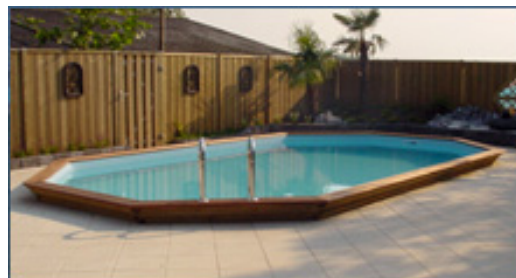

Inground installation

A standard Gardipool kit consists of :