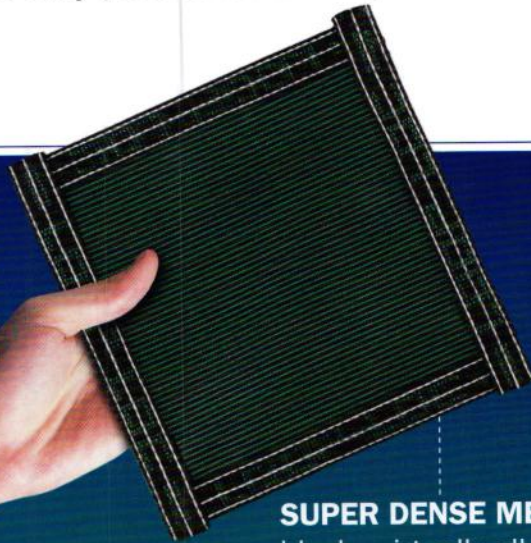

PROTECT YOUR FAMILY WITH THE ONLY MESH POOL COVER THAT PASSED THE "BUBBLES THE ELEPHANT" TEST.

You'll probably never need a pool cover safe and strong enough to support the weight of "Bubbles," the African elephant seen on the cover, but imagine how safe you'll feel owning the only pool cover that's proven it can: the LOOP-LOC® Safety Swimming Pool Cover.

SUPER DENSE MESH blocks virtually all sunlight, but lets rain and melting snow easily drain through.