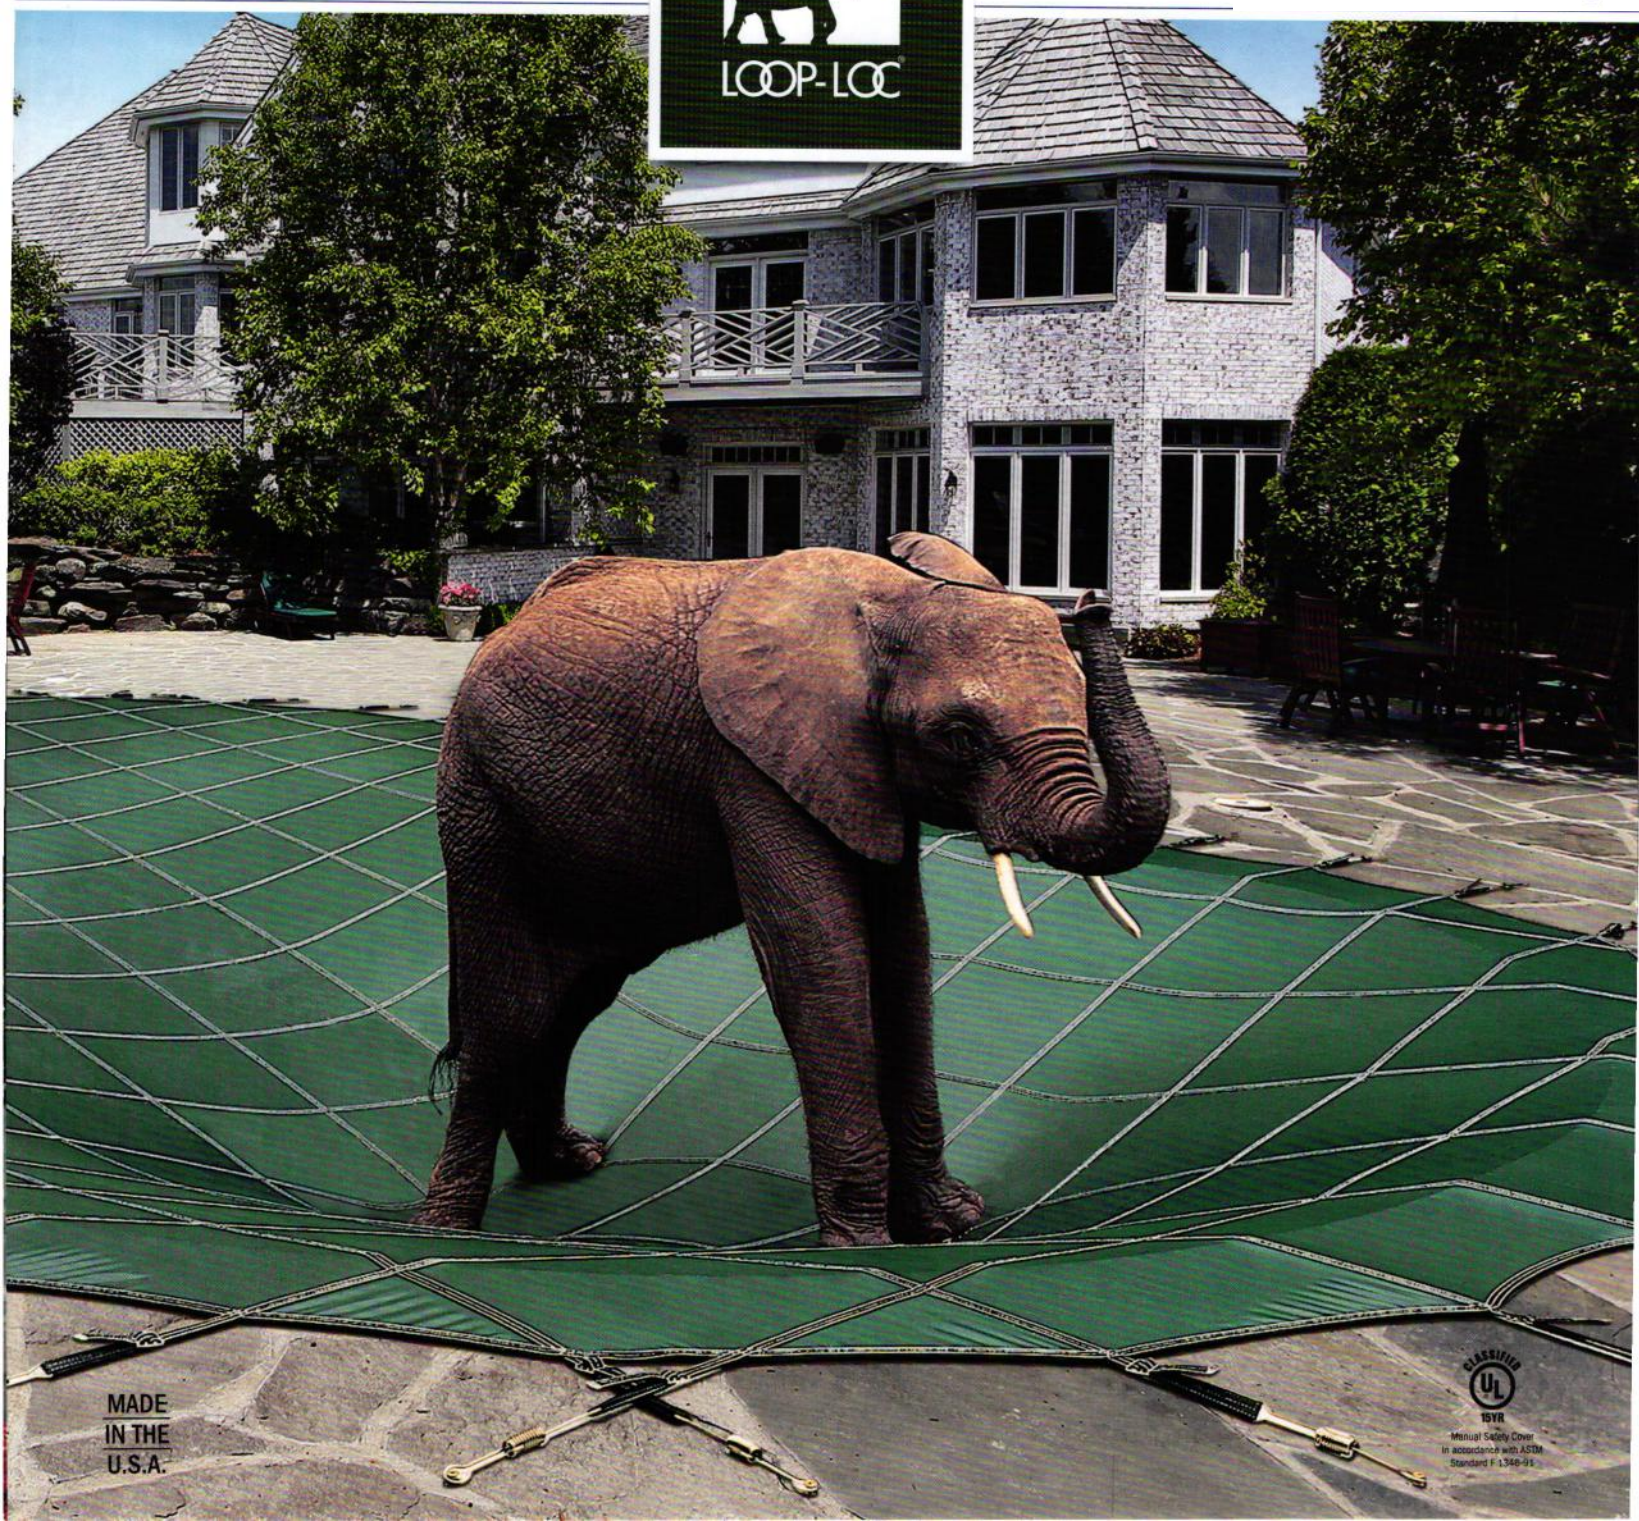

IS YOUR POOL COVER THIS SAFE?

If it's a genuine LOOP-LOC Safety Swimming Pool Cover, it is.
Because we never forget what's important to you.

MADE
IN THE
U.S.A.

PROTECT YOUR FAMILY WITH THE ONLY MESH POOL COVER THAT PASSED THE "BUBBLES THE ELEPHANT" TEST.

You'll probably never need a pool cover safe and strong enough to support the weight of "Bubbles," the African elephant seen on the cover, but imagine how safe you'll feel owning the only pool cover that's proven it can: the LOOP-LOC® Safety Swimming Pool Cover.

SAFETY SO UNIQUE, IT'S PATENTED.

Built super-strong and securely anchored into the deck, LOOP-LOC puts an unbreakable "lock" on your pool to protect your family. And only LOOP-LOC is available with the patented CABLE-LOC™ and GAPGUARD® Child Safety Intrusion Barriers. They close the dangerous gaps created where raised obstructions meet the cover's edge, so there's no way a child or pet can slip through.

BEFORE

THIS SOLID WATERBAG COVER IS A SLIMY, UNSAFE MESS AFTER JUST A FEW RAINS.

FOR A BEAUTIFUL BACKYARD . . . ALL YEAR LONG.

A LOOP-LOC cover always stays tight, clean and beautiful on your pool – unlike a saggy, unsightly waterbag cover that becomes a dangerous, slippery swamp after just a few rains. LOOP-LOC's super dense mesh allows rain to drain through, the cover stays dry and beautiful in any weather!