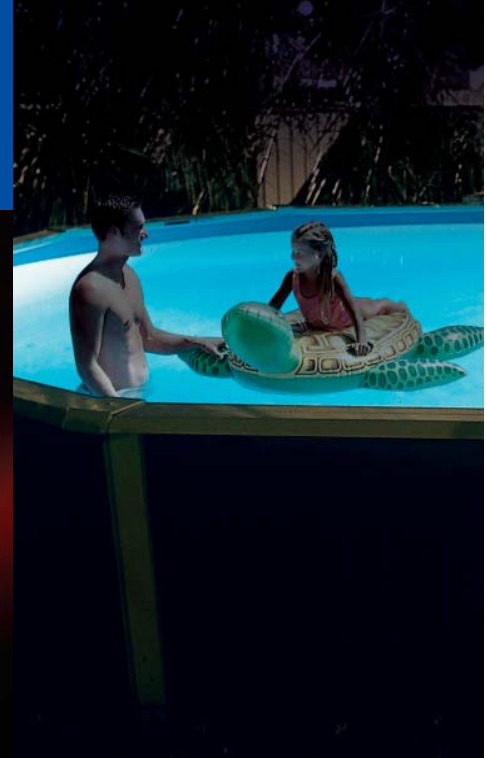

## Add brilliant underwater illumination in just minutes

There's no easier or safer way to illuminate your aboveground pool than with AquaLuminator®. It installs in minutes into your pool's existing water return hole to brilliantly illuminate water and make evening swims a more beautiful and satisfying experience. The water return and light fixture are combined in a single, integrated and highly efficient unit. There's no need to cut new holes and risk violating your pool manufacturer's warranty. You'll wonder why you waited so long to add the entrancing glow of underwater lighting to your pool:

- Pentair's advanced, patented hydro-optic technology produces more light with less energy than others—you light your entire pool affordably.
- The energy-efficient halogen quartz light has a rated life of 4,000 hours to deliver maximum value.
- No expensive wiring is required. Just plug into a normal outlet.
- Comes with two color lenses to create just the right mood for your evening swims.
- Adding AquaLuminator to your pool is truly "Plug 'n Play". You get the brilliance of underwater lighting in just minutes, for lasting pool beauty and enjoyment.

# AquaLuminator®

Light and Water Return for Aboveground Pools

Light and return fitting combination provides improved water circulation and illumination in a single fixture

Truly "plug-n-play", AquaLuminator installs in just minutes.

Comes with two color lenses to set different moods for your evening swims.